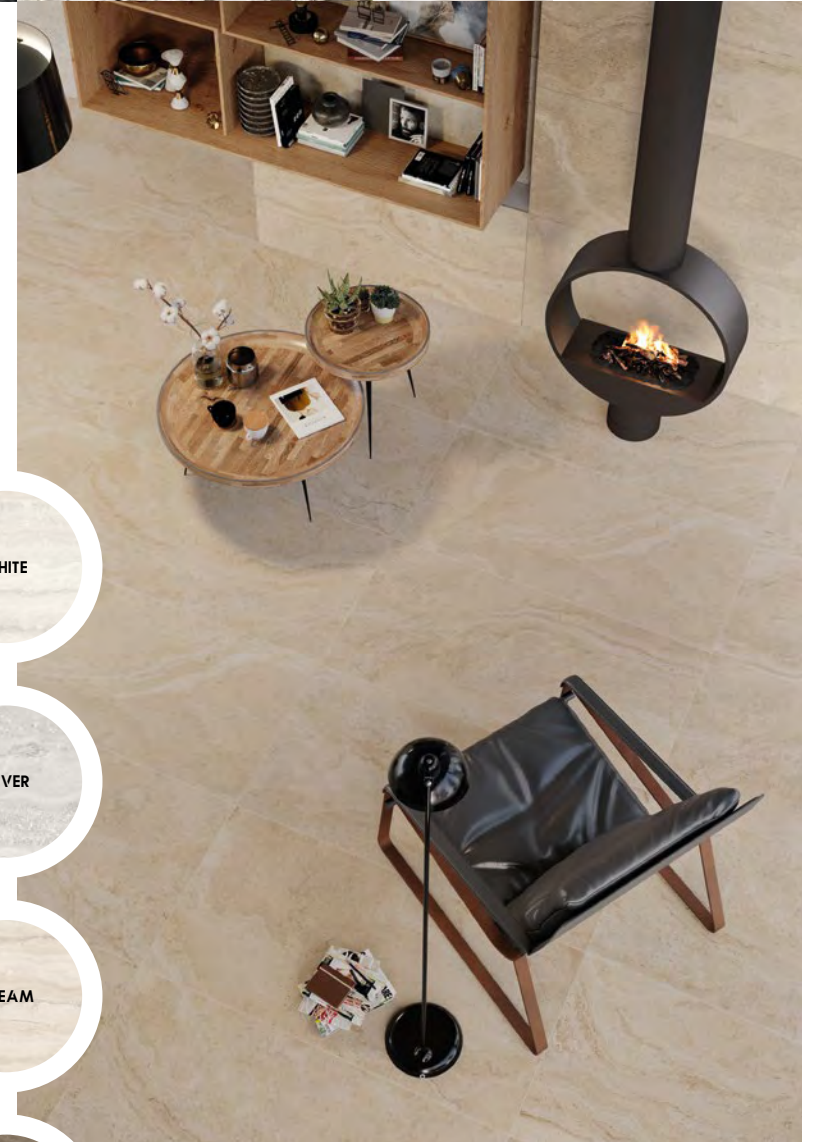

The very varied range runs from the most natural options, such as Vein Cut, with the familiar lengthwise vein pattern created by cutting in the vein direction, Minimal, inspired by the way the underside of the travertine slab is shaped, through to more unusual versions, such as Ruled, with its many three-dimensional grooves and ruts, and Ancient, with a sophisticated timeworn effect ideal for period renovations and projects with a vintage mood.