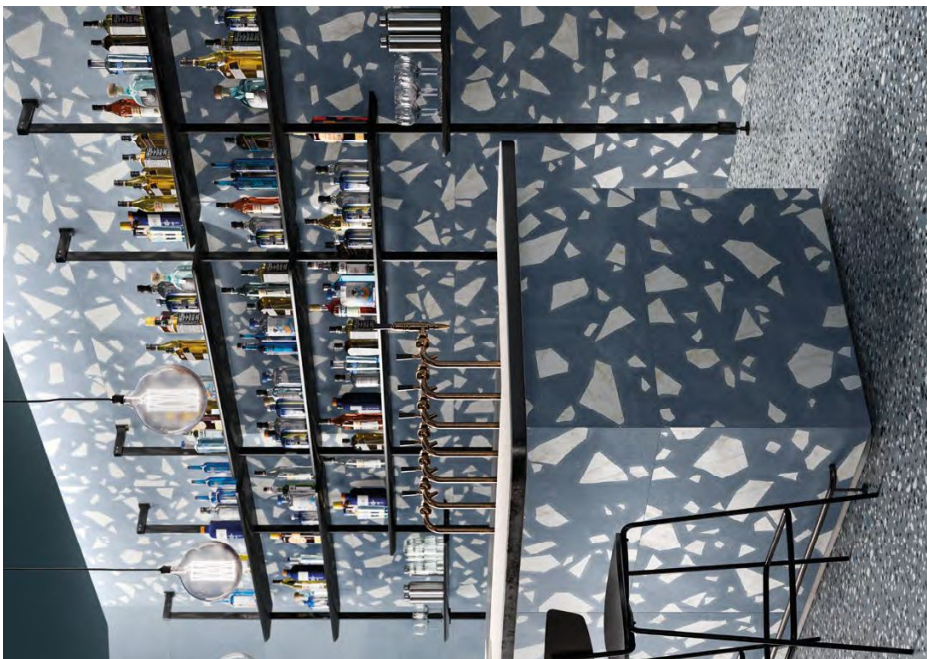

White Classic - 60x120 - 23^{5/8}"x47^{1/2}"
White Minimal -White Rock - 60x60 - 23^{5/8}"x23^{5/8}"

MEDLEY
3LÜ

3

Blue Minimal - Blue Classic - Blue Rock - 60x120 - 23" x 47"

Blue Minimal - Blue Pop - 60x120 - 23⁵ X47¹
 White Pop - 60x120 - 23⁵ X47¹