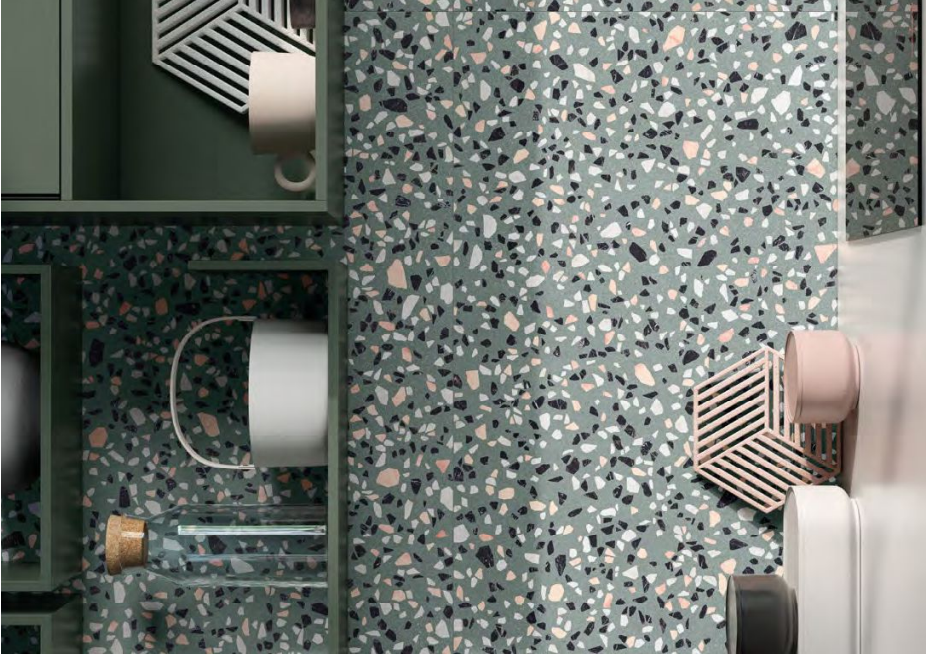

Green Minimal - Green Classic - 60x120 - 23^{5/8}"x47^{1/4}"